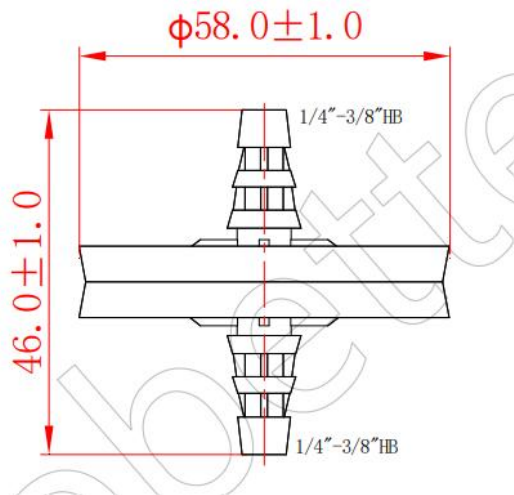

742011

742001

Head Office
 No. 530, Xida Road, Meicun Industrial Park, Xinwu District, Wuxi,
 Jiangsu, China
 Tel: +86+ 510-6800 6788 Email: info@nest-wuxi.com
 Online: www.cell-nest.com

Oversea
 NEST USA (New Jersey/ Phoenix)
 NEST scientific 株式会社 (Yokohama, Japan)
 NEST Scientific Europe B.V (Netherlands)
 Nest Scientific (MENA) FZE (Sharjah, United Arab
 Emirates)