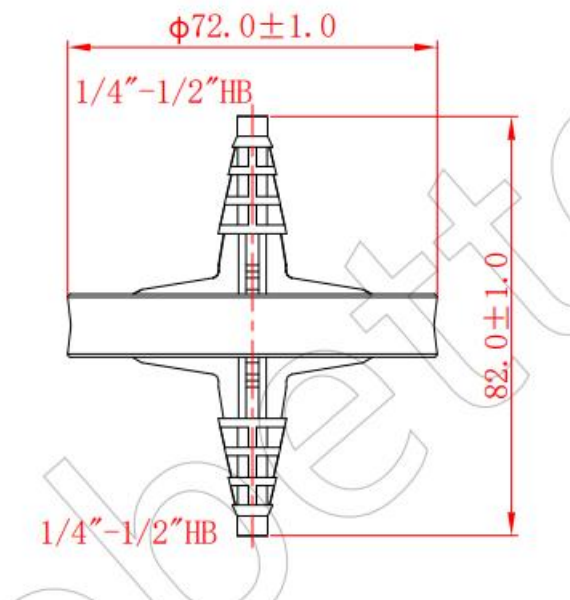

742011

742001

Head Office
 No. 530, Xida Road, Meicun Industrial Park, Xinwu District, Wuxi,
 Jiangsu, China
 Tel: +86+ 510-6800 6788 Email: info@nest-wuxi.com
 Online: www.cell-nest.com

Oversea
 NEST USA (New Jersey/ Phoenix)
 NEST scientific 株式会社 (Yokohama, Japan)
 NEST Scientific Europe B.V (Netherlands)
 Nest Scientific (MENA) FZE (Sharjah, United Arab
 Emirates)