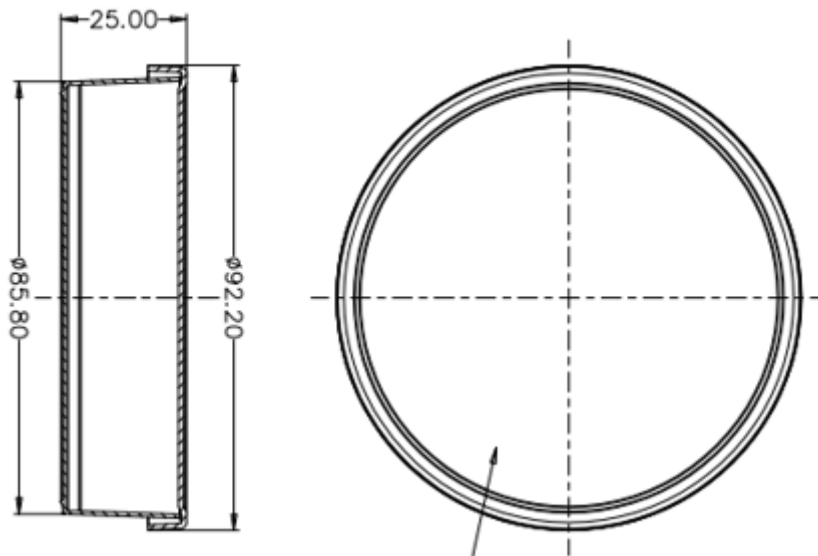

90*20 mm Petri Dishes

90*25 mm Petri Dishes

Head Office No. 530, Xida Road, Meicun Industrial Park, Xinwu District, Wuxi, Jiangsu, China
Tel: +86+ 510-6800 6788 Email: info@nest-wuxi.com
Online: www.cell-nest.com

Oversea NEST USA (New Jersey/ Phoenix)
NEST scientific 株式会社 (Yokohama, Japan)
NEST Scientific Europe B.V (Netherlands)
Nest Scientific (MENA) FZE (Sharjah, United Arab Emirates)