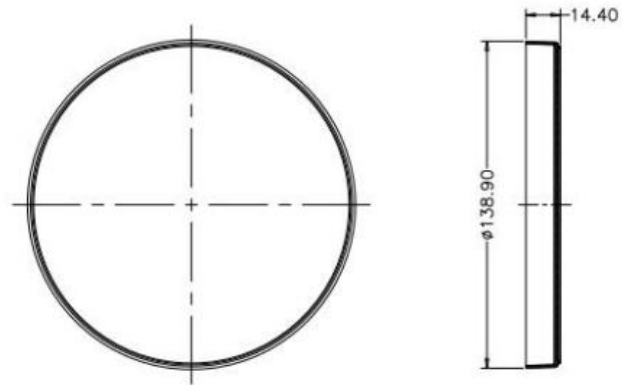

150*15 mm Petri Dishes

Cap

Bottom

150*25 mm Petri Dishes

Head Office No. 530, Xida Road, Meicun Industrial Park, Xinwu District, Wuxi, Jiangsu, China
 Tel: +86+ 510-6800 6788 Email: info@nest-wuxi.com
 Online: www.cell-nest.com