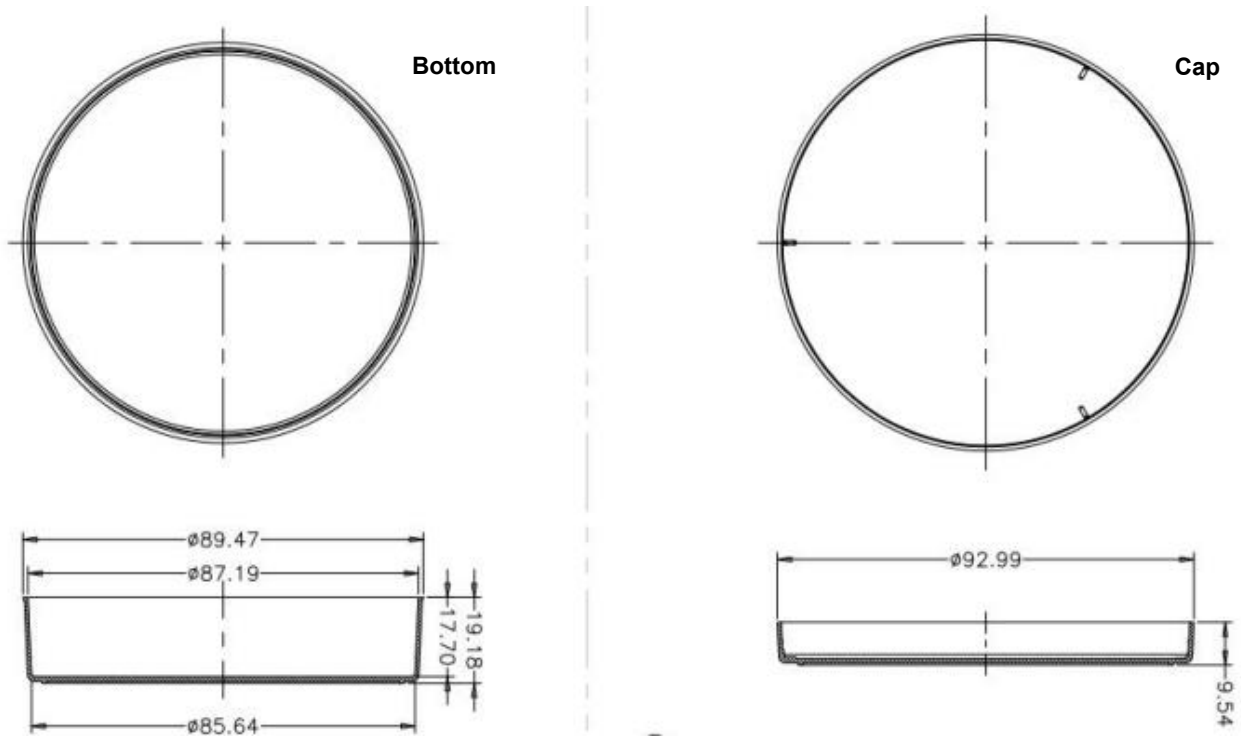

90*20 mm Petri Dishes

90*25 mm Petri Dishes

Head Office No. 530, Xida Road, Meicun Industrial Park, Xinwu District, Wuxi, Jiangsu, China
Tel: +86+ 510-6800 6788 Email: info@nest-wuxi.com
Online: www.cell-nest.com

Oversea NEST USA (New Jersey/ Phoenix)
NEST scientific 株式会社 (Yokohama, Japan)
NEST Scientific Europe B.V (Netherlands)
Nest Scientific (MENA) FZE (Sharjah, United Arab Emirates)