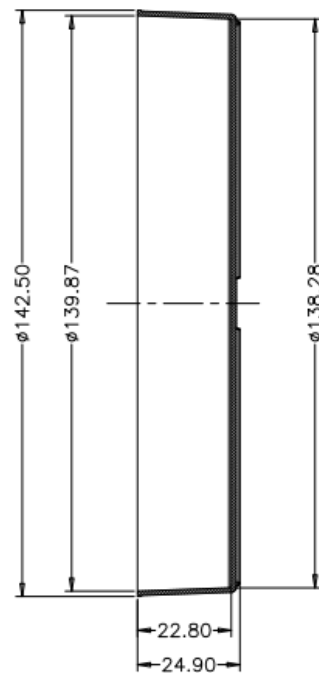

150*15 mm Petri Dishes

Cap

Bottom

150*25 mm Petri Dishes

Head Office No. 530, Xida Road, Meicun Industrial Park, Xinwu District, Wuxi, Jiangsu, China
 Tel: +86+ 510-6800 6788 Email: info@nest-wuxi.com
 Online: www.cell-nest.com