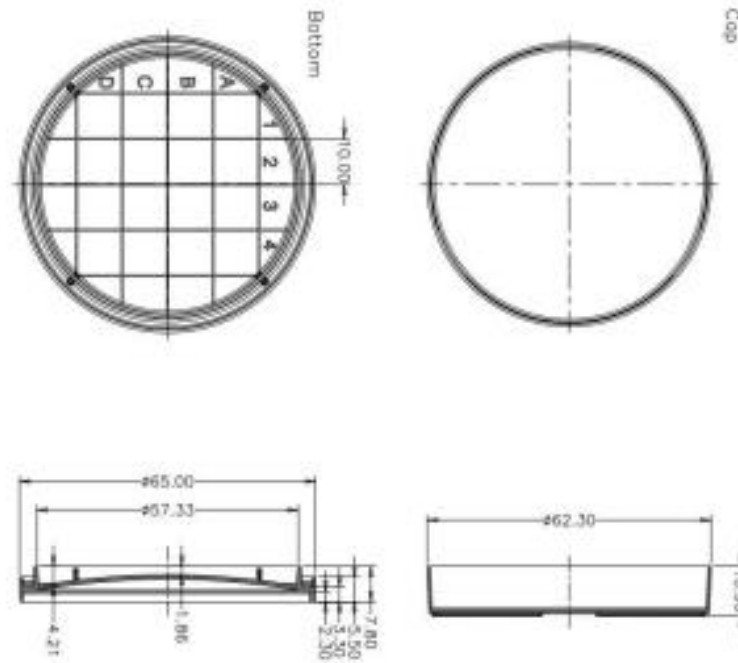

65 mm Petri Dishes

90*15 mm Petri Dishes