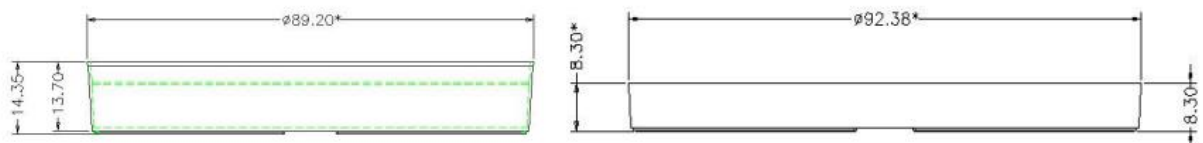

90mm Petri Dishes(3 compartments)

90mm Petri Dishes(4 compartments)

Head Office No. 530, Xida Road, Meicun Industrial Park, Xinwu District, Wuxi, Jiangsu, China
 Tel: +86+ 510-6800 6788 Email: info@nest-wuxi.com
 Online: www.cell-nest.com