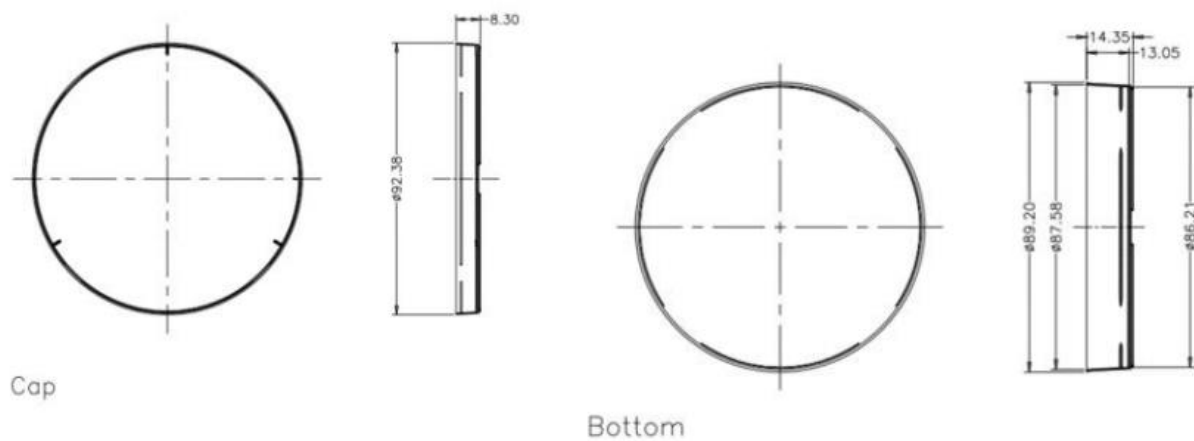

Head Office No. 530, Xida Road, Meicun Industrial Park, Xinwu District, Wuxi, Jiangsu, China
Tel: +86+ 510-6800 6788 Email: info@nest-wuxi.com
Online: www.cell-nest.com

Oversea NEST USA (New Jersey/ Phoenix)
NEST scientific 株式会社 (Yokohama, Japan)
NEST Scientific Europe B.V (Netherlands)
Nest Scientific (MENA) FZE (Sharjah, United Arab Emirates)