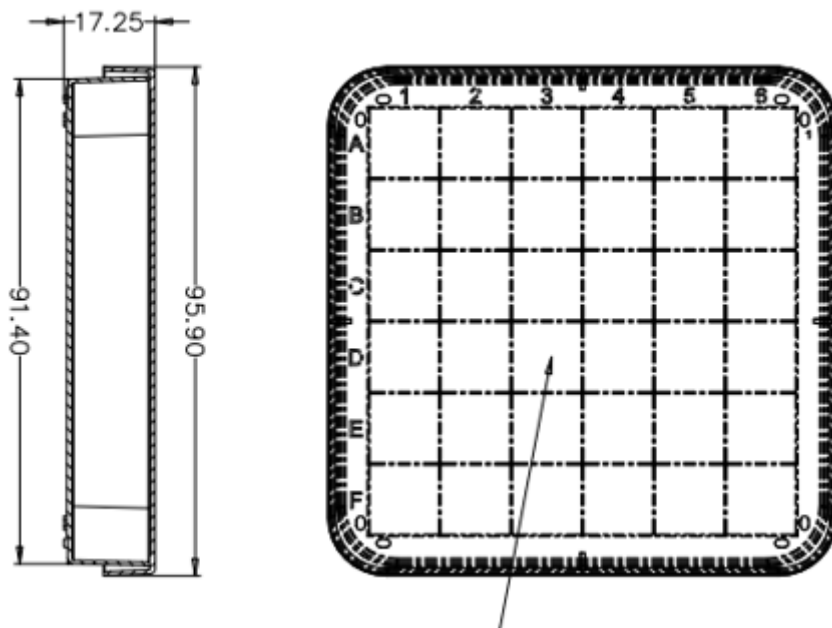

100*100*15 mm Square Petri Dishes

Head Office No. 530, Xida Road, Meicun Industrial Park, Xinwu District, Wuxi, Jiangsu, China
Tel: +86+ 510-6800 6788 Email: info@nest-wuxi.com
Online: www.cell-nest.com

Oversea NEST USA (New Jersey/ Phoenix)
NEST scientific 株式会社 (Yokohama, Japan)
NEST Scientific Europe B.V (Netherlands)
Nest Scientific (MENA) FZE (Sharjah, United Arab Emirates)