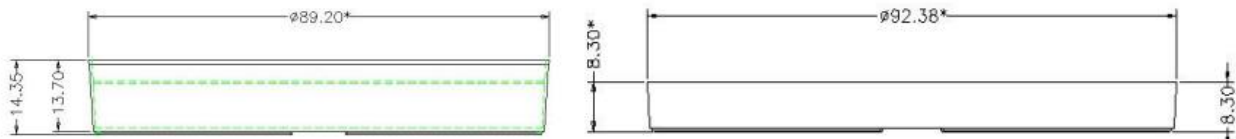

90mm Petri Dishes(3 compartments)