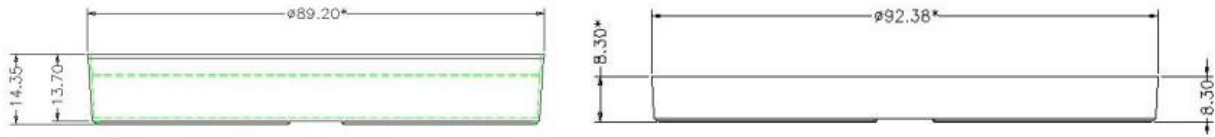

90mm Petri Dishes(2 compartments)